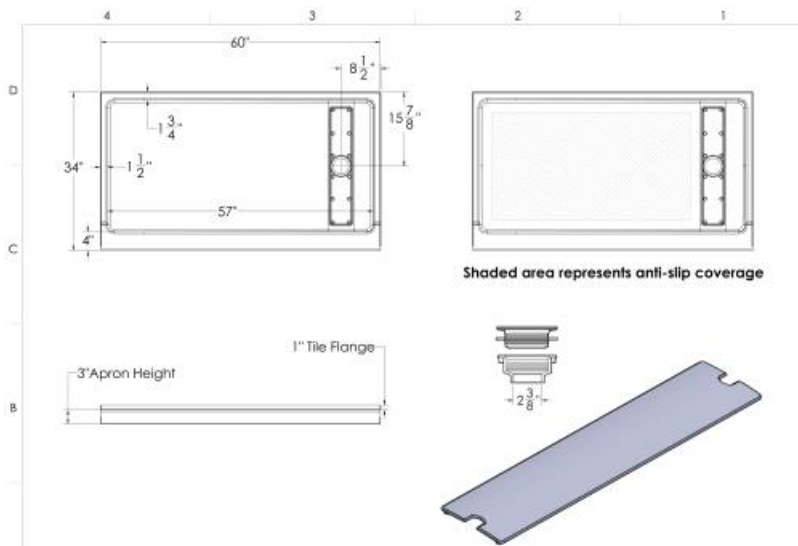

BrookCast 60" x 34" x 3" Porcelain Enamel Alcove Shower Base – 8.5" Offset Trench Drain

Americast
by **MPL**

Specifications

- **Model:** RS-BZ-MPL-2205-00BNA (Left) & RS-BZ-MPL-2204-00BNA (Right)
- **Drain Location:** Left / Right / Trench

Standard Features:

- Model Size: 60 L in. X 34 W in. X 4 H in.
- Single threshold for alcove installation
- Fits most standard round drain kits (not included)
- Timeless white color

Product characteristics:

- Brilliant porcelain finish
- Durable steel construction
- Lifetime Warranty

Code Compliant:

ANSI
FHA

Standard Colors:

White

Dimensions

60 x 34 x 3 In.
(1524 x 864 x 76 mm)

Weight

51 lbs - 23 kg

Shape

Rectangular

Drain location:

Left

Right

All dimensions are approximate. Structure measurements must be verified against the unit to ensure proper fit. Please see the detailed technical drawing for additional measurements.