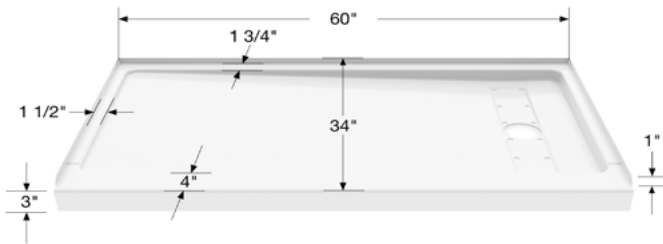

BrookCast 60" x 34" x 3" Porcelain Enamel Alcove Shower Base – 8.5" Offset Trench Drain

Americast
by **MPL**

Specifications

- **Model:** RS-BZ-MPL-2205-00BNA (Left) & RS-BZ-MPL-2204-00BNA (Right)
- **Drain Location:** Left / Right / Trench

Standard Features:

- Model Size: 60 L in. X 34 W in. X 4 H in.
- Single threshold for alcove installation
- Fits most standard round drain kits (not included)
- Timeless white color

Product characteristics:

- Brilliant porcelain finish
- Durable steel construction
- Lifetime Warranty

Code Compliant:

ANSI
FHA

Standard Colors:

White

Dimensions

60 x 34 x 3 In.
(1524 x 864 x 76 mm)

Weight

51 lbs - 23 kg

Shape

Rectangular

Drain location:

Left

Right

All dimensions are approximate. Structure measurements must be verified against the unit to ensure proper fit. Please see the detailed technical drawing for additional measurements.