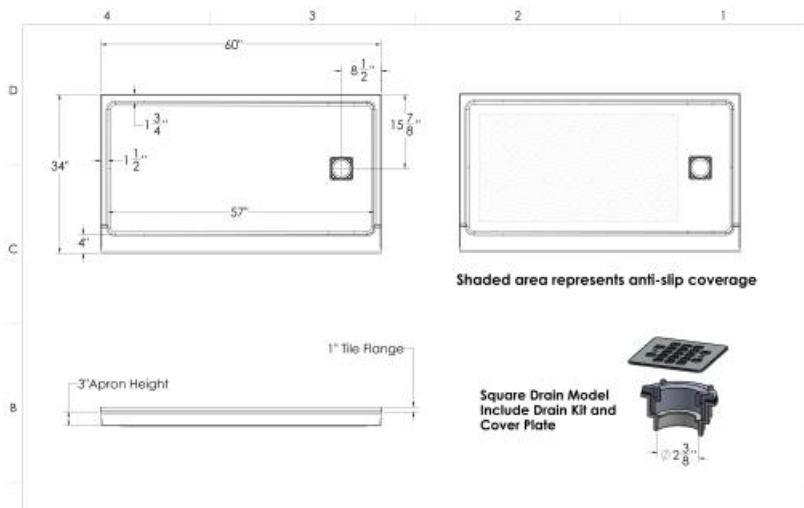

BrookCast 60" x 34" x 3" Porcelain Enamel Alcove Shower Base – Offset Square Drain

Americast
by MPL

Specifications

- **Model:** RS-BZ-MPL-2203-00CHA (Left) & RS-BZ-MPL-2202-00CHA (Right)
- **Drain Location:** Left / Right

- Dimensions**
- 60 x 34 x 3 In.
(1524 x 864 x 76 mm)
- Standard Colors:**
- White
- Weight**
- 51 lbs - 23 kg
- Shape**
- Rectangular
- Drain location:**
- Left
- Right

All dimensions are approximate. Structure measurements must be verified against the unit to ensure proper fit. Please see the detailed technical drawing for additional measurements.