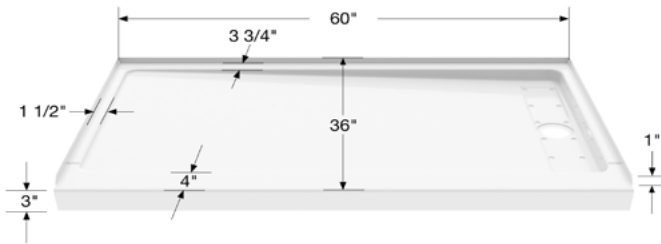

BrookCast 60" x 36" x 3" Porcelain Enamel Alcove Shower Base – 4.5" Offset Trench Drain

Americast
by **MPL**

Specifications

- **Model:** RS-BZ-MPL-2345-00BNA (Left) & RS-BZ-MPL-2344-00BNA (Right)
- **Drain Location:** Left / Right / Trench

Standard Features:

- Model Size: 60 L in. X 36 W in. X 4 H in.
- Single threshold for alcove installation
- Fits most standard round drain kits (not included)
- Timeless white color

Product characteristics:

- Brilliant porcelain finish
- Durable steel construction
- Lifetime Warranty

Code Compliant:

- ANSI
- FHA

Standard Colors:

White

Dimensions

60 x 36 x 3 In.
(1524 x 914 x 76 mm)

Weight

56 lbs - 25 kg

Shape

Rectangular

Drain location:

- Left
- Right

All dimensions are approximate. Structure measurements must be verified against the unit to ensure proper fit. Please see the detailed technical drawing for additional measurements.