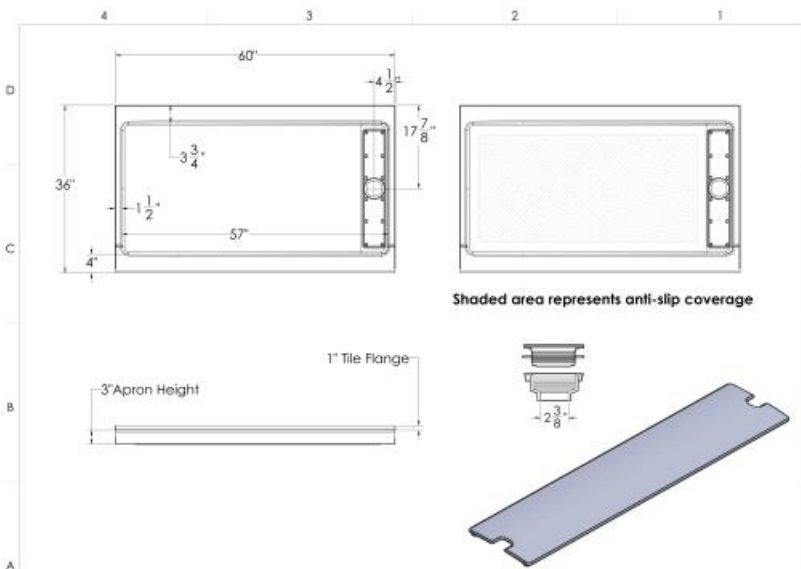

BrookCast 60" x 36" x 3" Porcelain Enamel Alcove Shower Base – 4.5" Offset Trench Drain

Americast
by **MPL**

Specifications

- **Model:** RS-BZ-MPL-2345-00BNA (Left) & RS-BZ-MPL-2344-00BNA (Right)
- **Drain Location:** Left / Right / Trench

Standard Features:

- Model Size: 60 L in. X 36 W in. X 4 H in.
- Single threshold for alcove installation
- Fits most standard round drain kits (not included)
- Timeless white color

Product characteristics:

- Brilliant porcelain finish
- Durable steel construction
- Lifetime Warranty

Code Compliant:

- ANSI
- FHA

Standard Colors:

White

Dimensions

60 x 36 x 3 In.
(1524 x 914 x 76 mm)

Weight

56 lbs - 25 kg

Shape

Rectangular

Drain location:

- Left
- Right

All dimensions are approximate. Structure measurements must be verified against the unit to ensure proper fit. Please see the detailed technical drawing for additional measurements.