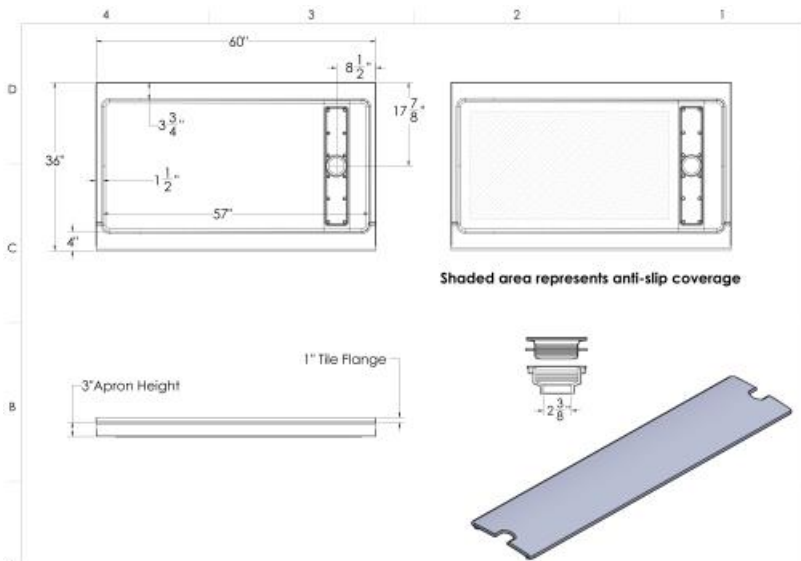

BrookCast 60" x 36" x 3" Porcelain Enamel Alcove Shower Base – 8.5" Offset Trench Drain

Americast
by **MPL**

Specifications

- **Model:** RS-BZ-MPL-2305-00BNA (Left) & RS-BZ-MPL-2304-00BNA (Right)
- **Drain Location:** Left / Right / Trench

Standard Features:

- Model Size: 60 L in. X 36 W in. X 4 H in.
- Single threshold for alcove installation
- Fits most standard round drain kits (not included)
- Timeless white color

Product characteristics:

- Brilliant porcelain finish
- Durable steel construction
- Lifetime Warranty

Code Compliant:

- ANSI
- FHA

Standard Colors:

White

Dimensions

60 x 36 x 3 In.
(1524 x 914 x 76 mm)

Weight

56 lbs - 25 kg

Shape

Rectangular

Drain location:

- Left
- Right

All dimensions are approximate. Structure measurements must be verified against the unit to ensure proper fit. Please see the detailed technical drawing for additional measurements.