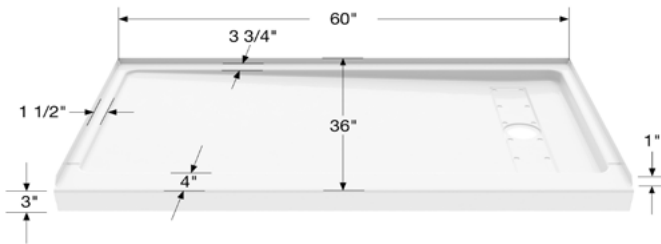

BrookCast 60" x 36" x 3" Porcelain Enamel Alcove Shower Base – 8.5" Offset Trench Drain

Americast
by **MPL**

Specifications

- **Model:** RS-BZ-MPL-2305-00BNA (Left) & RS-BZ-MPL-2304-00BNA (Right)
- **Drain Location:** Left / Right / Trench

Standard Features:

- Model Size: 60 L in. X 36 W in. X 4 H in.
- Single threshold for alcove installation
- Fits most standard round drain kits (not included)
- Timeless white color

Product characteristics:

- Brilliant porcelain finish
- Durable steel construction
- Lifetime Warranty

Code Compliant:

- ANSI
- FHA

Standard Colors:

White

Dimensions

60 x 36 x 3 In.
(1524 x 914 x 76 mm)

Weight

56 lbs - 25 kg

Shape

Rectangular

Drain location:

- Left
- Right

All dimensions are approximate. Structure measurements must be verified against the unit to ensure proper fit. Please see the detailed technical drawing for additional measurements.