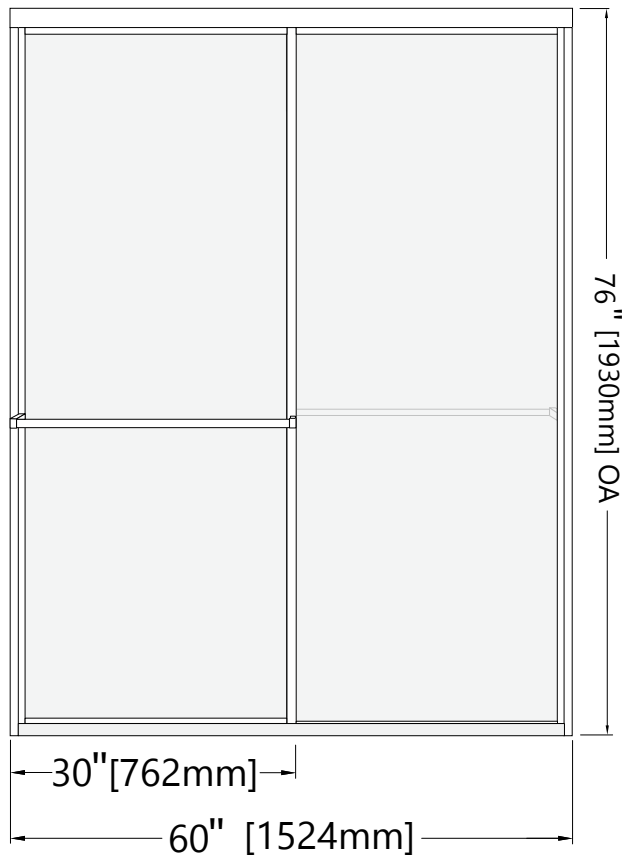

# CALISTOGA

1/4" (6mm) BY-PASS GLASS SHOWER ENCLOSURE

## ELEVATION

FITS 54" - 60" OPENING

## DIMENSIONS