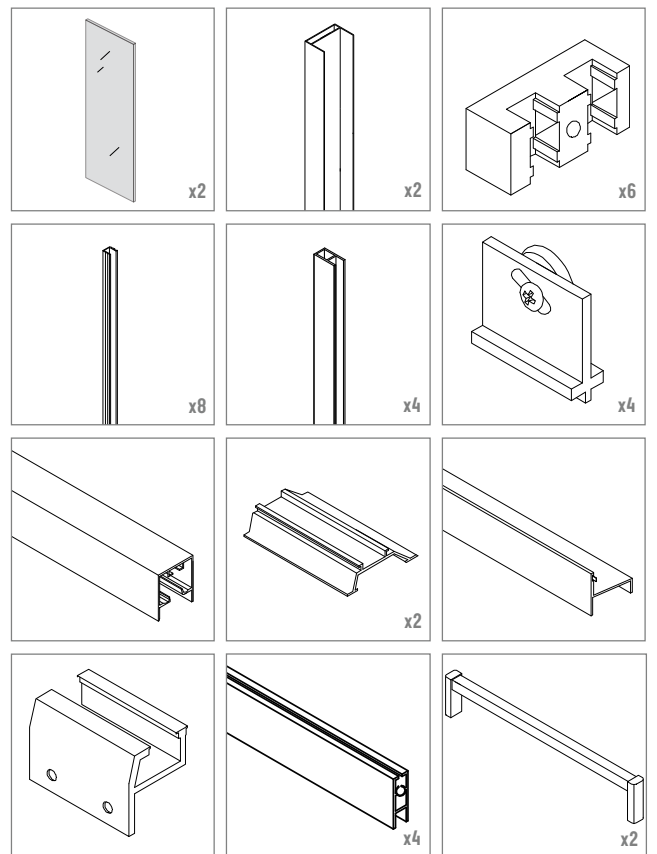

CALISTOGA

1/4" (6mm) BY-PASS GLASS SHOWER ENCLOSURE

ELEVATION

FITS 54" - 60" OPENING

HARDWARE

Available Finishes:

Satin Brass Matte Black Polished Brushed

MPL Company

0 (800) 466-7465

203 N. Edgerton Street
Fairland, IN 46126

MPLCompany.net

INCLUDED INSTALLATION HARDWARE