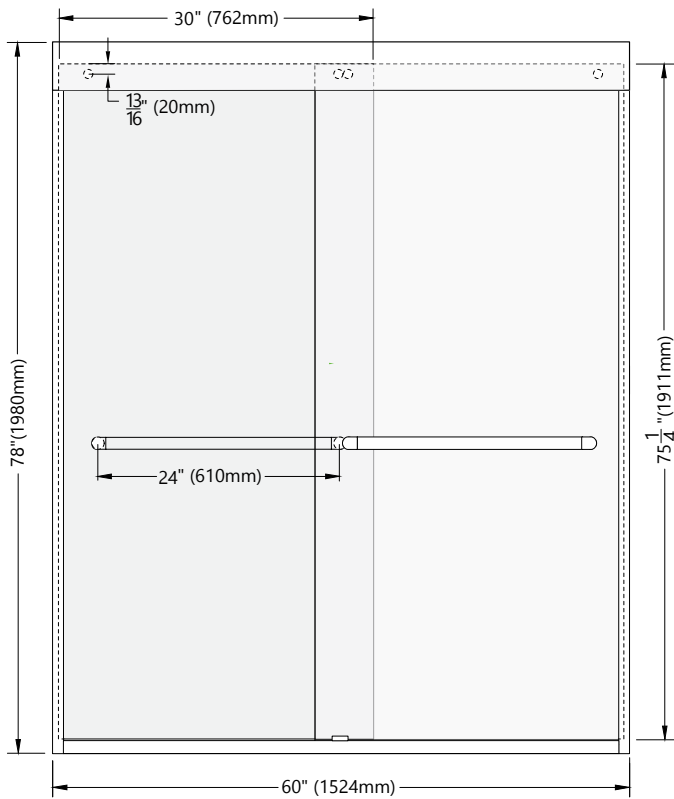

FRESNO

GLASS SHOWER ENCLOSURE BY-PASS DOOR

ELEVATION

HARDWARE

INCLUDED INSTALLATION HARDWARE

Available Finishes:

Matte Black  Polished  Brushed 

MPL Company

0 317-835-9000
E CustomerService@MPLCompany.net

203 N. Edgerton Street
Fairland, IN 46126

www.mplcompany.net

FRESNO

GLASS SHOWER ENCLOSURE BY-PASS DOOR

SIDE ELEVATION

DIMENSIONS