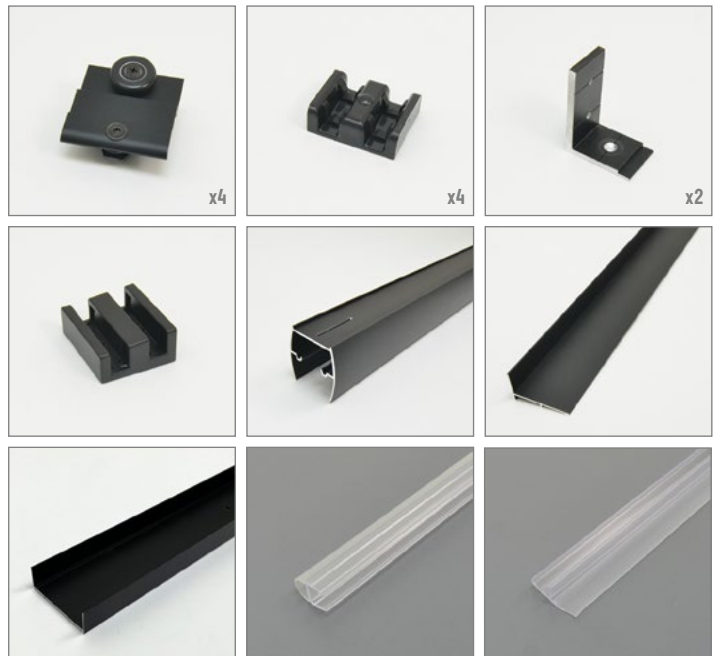

FRESNO

GLASS SHOWER ENCLOSURE BY-PASS DOOR

ELEVATION

HARDWARE

INCLUDED INSTALLATION HARDWARE

Available Finishes:

Matte Black  Polished  Brushed 

MPL Company

0 317-835-9000
E CustomerService@MPLCompany.net

203 N. Edgerton Street
Fairland, IN 46126

www.mplcompany.net

FRESNO

GLASS SHOWER ENCLOSURE BY-PASS DOOR

SIDE ELEVATION

DIMENSIONS