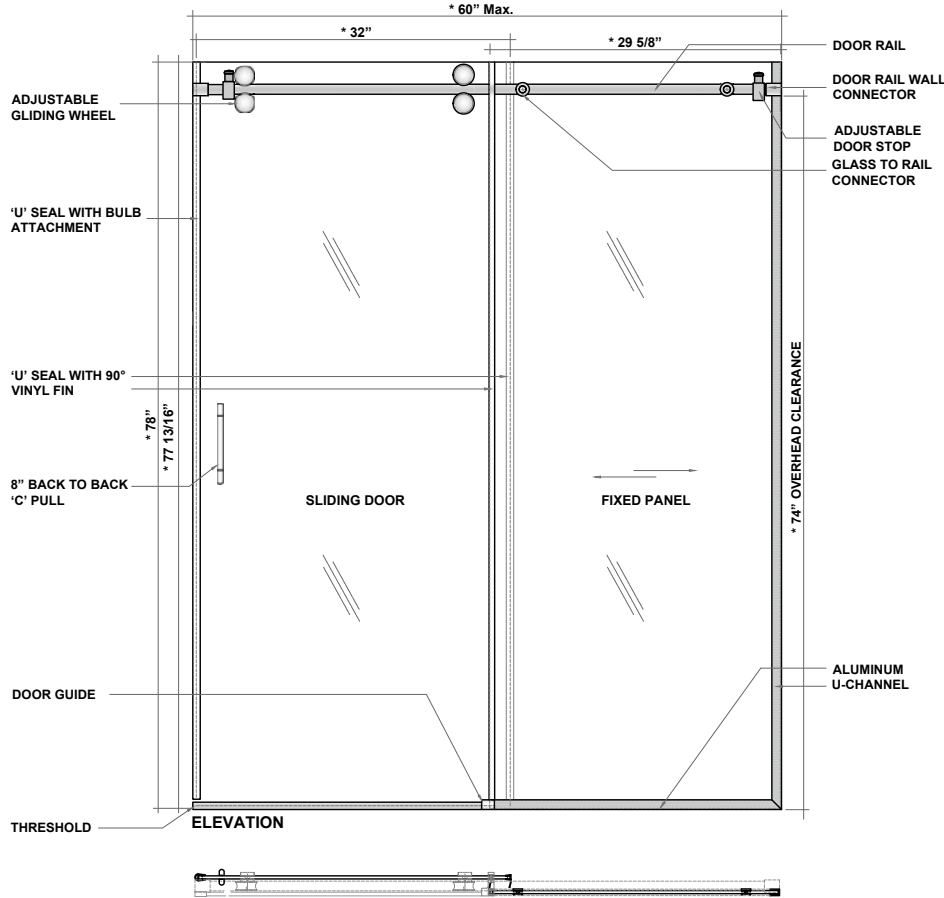

## Ibiza Shower Door

### Specifications

- **Model:** See Next Page For Model Numbers
- **Size:** Maximum 60" W × 76"
- **Finished Opening:** Fits 56"–60"
- **Door Opening Width:** 60", 54", 48"
- **Finish:** Chrome, Brushed Silver, Oil Rubbed Bronze, Black
- **Glass:** Fully Frameless Glass Design, Clear or Frosted, 3/8" (10mm) Thickness, Other Thicknesses Available
- **Sliding Door:** Reversible For Right/Left Installation, One Fixed Panel
- **Wheels:** Barn Style, Adjustable Gliding Wheels

### Construction Features:

- **CSI Number:** 10-28-19
- **Seals:** Polycarbonate Waterproof Seal Strips
- **U-Channel:** 1" Aluminum on 2 Sides of Fixed Panel
- **Construction:** Solid Stainless Steel

\*NOTE: Nominal Sizes. These measurements are based on a standard 60"x78" enclosure. Heights and Widths are variable and can be ordered to fit specific project requirements.