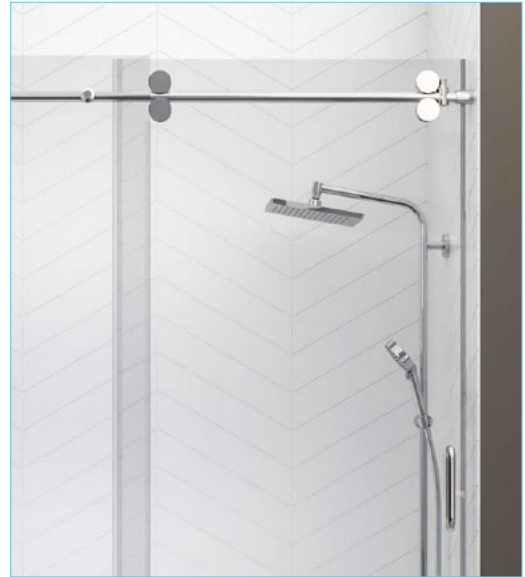

## Ibiza Shower Door

### Specifications

- **Model:** See Next Page For Model Numbers
- **Size:** Maximum 60" W × 76"
- **Finished Opening:** Fits 56"–60"
- **Door Opening Width:** 60", 54", 48"
- **Finish:** Chrome, Brushed Silver, Oil Rubbed Bronze, Black
- **Glass:** Fully Frameless Glass Design, Clear or Frosted, 3/8" (10mm) Thickness, Other Thicknesses Available
- **Sliding Door:** Reversible For Right/Left Installation, One Fixed Panel
- **Wheels:** Barn Style, Adjustable Gliding Wheels

### Construction Features:

- **CSI Number:** 10-28-19
- **Seals:** Polycarbonate Waterproof Seal Strips
- **U-Channel:** 1" Aluminum on 2 Sides of Fixed Panel
- **Construction:** Solid Stainless Steel

\*NOTE: Nominal Sizes. These measurements are based on a standard 60"x78" enclosure. Heights and Widths are variable and can be ordered to fit specific project requirements.