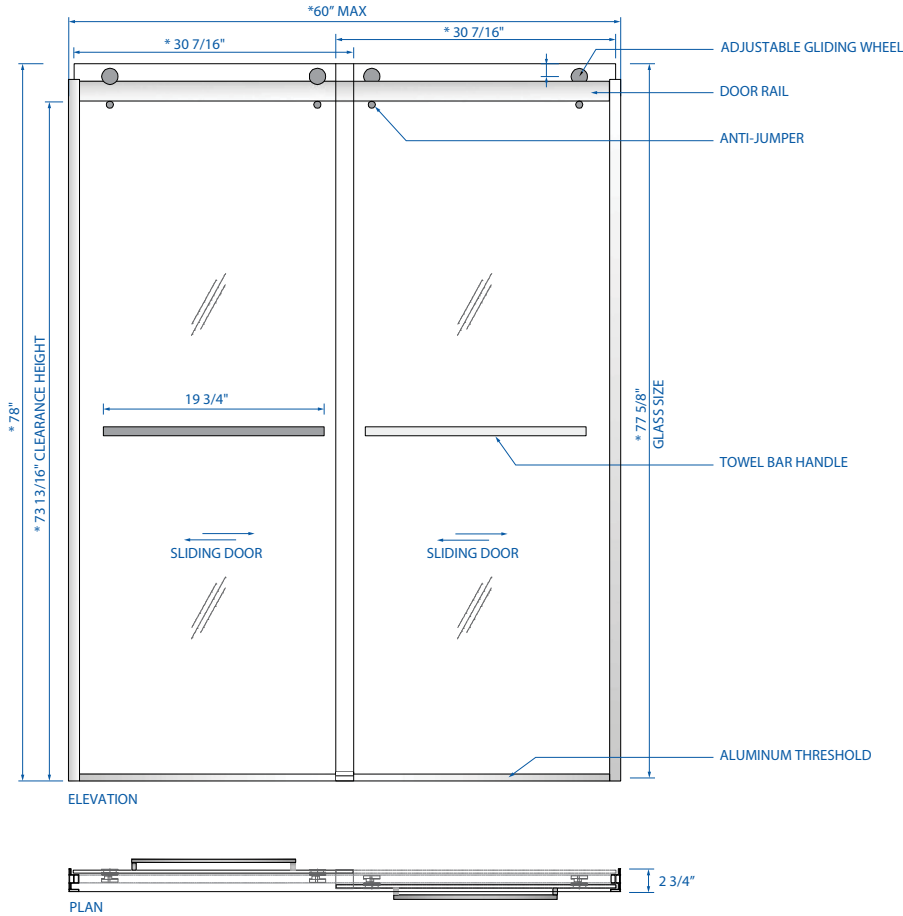

Marla Shower Door

Specifications

- **Model:** See Next Page For Model Numbers
- **Size:** Maximum 60" W × 78", Clearance height 73 13/16"
- **Door Opening Width:** 60", 54", 48"
- **Finish:** Chrome, Brushed Silver, Oil Rubbed Bronze, Black
- **Glass:** Fully Frameless Glass Design, Clear or Frosted, 3/8" (10mm) Thickness, Other Thicknesses Available, ANSI Certified Tempered Glass
- **Sliding Door:** Double Bypass Sliding Door
- **Wheels:** Barn Style, Adjustable Gliding Wheels, Stainless Steel

Construction Features:

- **CSI Number:** 10-28-19
- **Profiles:** Aluminum Top Rail, Threshold, and Wall Profiles
- **Towel Bars:** Stainless Steel Towel Bar Handles Ranging from 17 3/4" to 20" Based on Door Width

MPL shower doors and enclosures are designed not to leak when properly installed and the flow of water is not pointed directly at the pivots or vinyl seals

***NOTE:** Nominal Sizes. These measurements are based on a standard 60"x78" enclosure. Heights and Widths are variable and can be ordered to fit specific project requirements.

54X78 - 10mm Frosted Glass

- RS-MARLA-10SDSB5478-FRBN Brushed Silver
- RS-MARLA-10SDSB5478-FRCH Chrome Polished
- RS-MARLA-10SDSB5478-FRMB Matte Black
- RS-MARLA-10SDSB5478-FRORB Oil Rubbed Bronze

60X78 - 10mm Clear Glass