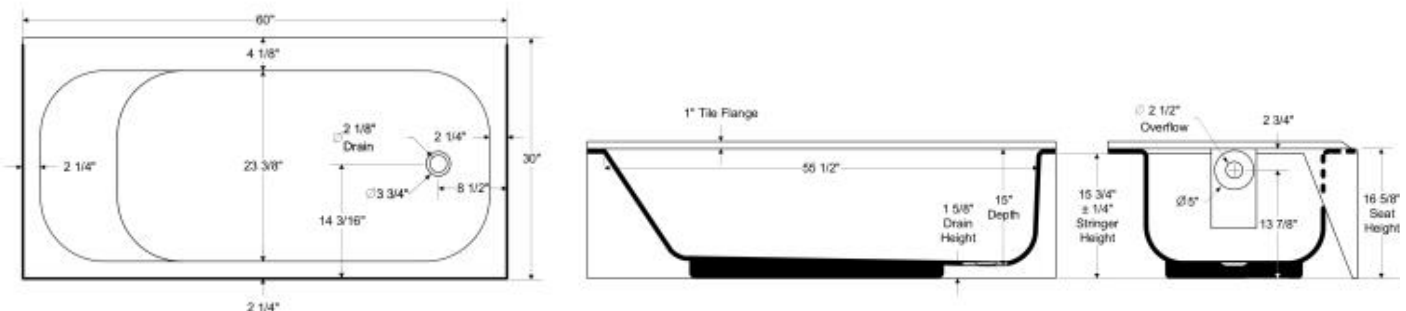

MeridianCast 60" x 30" x 16 3/4" Porcelain-Enameled Alcove Deep Soaker Bathtub

Americast
by MPL

Specifications

- **Model:** RS-BZ-MPL-3445-00A (Left) & RS-BZ-MPL-3444-00A (Right)
- **Drain Location:** Left / Right
- **Finish:** Americast® Engineered Steel with Glossy Porcelain Finish
- **Available Colors:** White, Biscuit, Bone
- **Weight:** 83 lbs
- **Design Features:** 35° Lumbar Support Ensures a Comfortable and Relaxing Bathing Experience
- **Options:** Coordinating Wall Set Available

Standard Features

- **Noise Absorption:** Porcelain-Finished and Encased with Premium Insulation Designed for Maximum Warmth, Minimal Noise and Ultimate Durability
- **Product Compliance:** CSA, FHA

All dimensions are approximate. Structure measurements must be verified against the unit to ensure proper fit. Please see the detailed technical drawing for additional measurements.