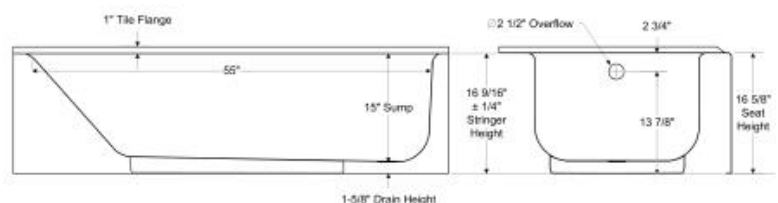

MeridianCast Plus 60" x 32" x 16 3/4" Alcove Deep Soaking Bathtub

Americast
by MPL

Specifications

- **Model:** RS-BZ-MPL-2349-00A (Left) & RS-BZ-MPL-2348-00A (Right)
- **Drain Location:** Left / Right
- **Finish:** Americast® Engineered Steel with Glossy Porcelain Finish
- **Available Color:** White
- **Weight:** 90 lbs
- **Design Features:** Reclined Backrest; Industry's Deepest Enameled Steel Bathtub With a Modern Functional Recess Design; Bathing Area is 15", over 2" Deeper Than a Standard 5' Tub

Standard Features

- **Noise Absorption:** Porcelain-Finished and Encased with Premium Insulation Designed for Maximum Warmth, Minimal Noise and Ultimate Durability
- **Product Compliance:** CSA

All dimensions are approximate. Structure measurements must be verified against the unit to ensure proper fit. Please see the detailed technical drawing for additional measurements.