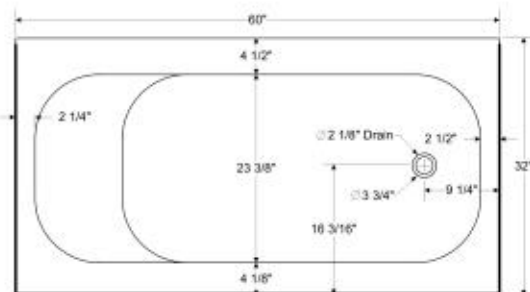

MeridianCast Plus 60" x 32" x 16 3/4" Alcove Deep Soaking Bathtub

Americast
by MPL

Specifications

- **Model:** RS-BZ-MPL-2349-00A (Left) & RS-BZ-MPL-2348-00A (Right)
- **Drain Location:** Left / Right
- **Finish:** Americast® Engineered Steel with Glossy Porcelain Finish
- **Available Color:** White
- **Weight:** 90 lbs
- **Design Features:** Reclined Backrest; Industry's Deepest Enameled Steel Bathtub With a Modern Functional Recess Design; Bathing Area is 15", over 2" Deeper Than a Standard 5' Tub

Standard Features

- **Noise Absorption:** Porcelain-Finished and Encased with Premium Insulation Designed for Maximum Warmth, Minimal Noise and Ultimate Durability
- **Product Compliance:** CSA

All dimensions are approximate. Structure measurements must be verified against the unit to ensure proper fit. Please see the detailed technical drawing for additional measurements.