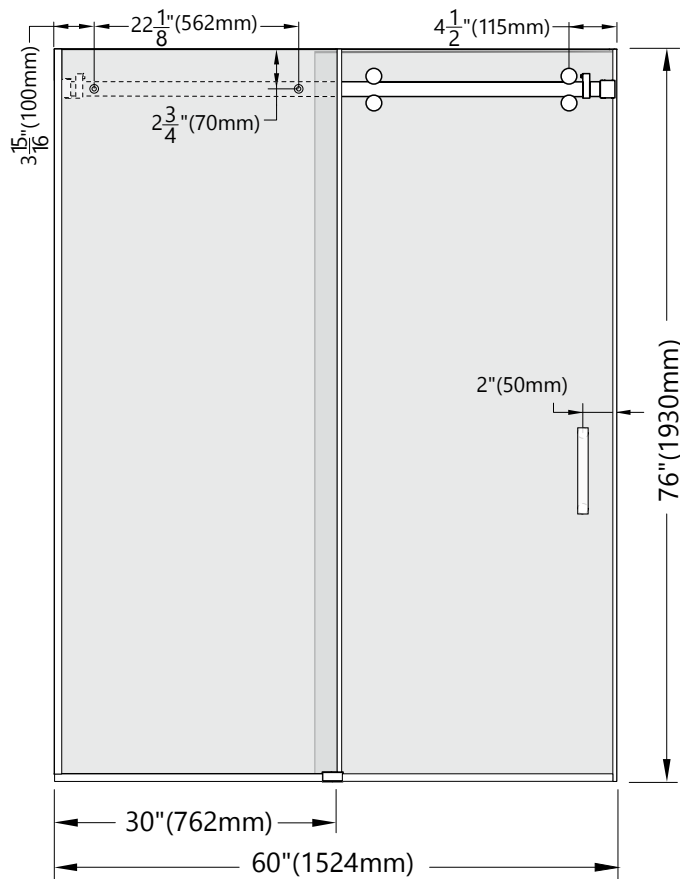

MONTEREY

GLASS SHOWER ENCLOSURE BARN DOOR

ELEVATION

HARDWARE

INCLUDED INSTALLATION HARDWARE

Available Finishes: Matte Black ● Polished ● Brushed ●

MPL Company

O (800)466-7465

203 N. Edgerton Street
Fairland, IN 46126

MPLCompany.net

MONTEREY TOWEL BAR ALT

GLASS SHOWER ENCLOSURE BARN DOOR

ALTERNATE GLASS OPTION WITH 24" TOWEL BAR ON FIXED PANEL - ADD \$29 EACH

MONTEREY

GLASS SHOWER ENCLOSURE BARN DOOR

SIDE ELEVATION

DIMENSIONS