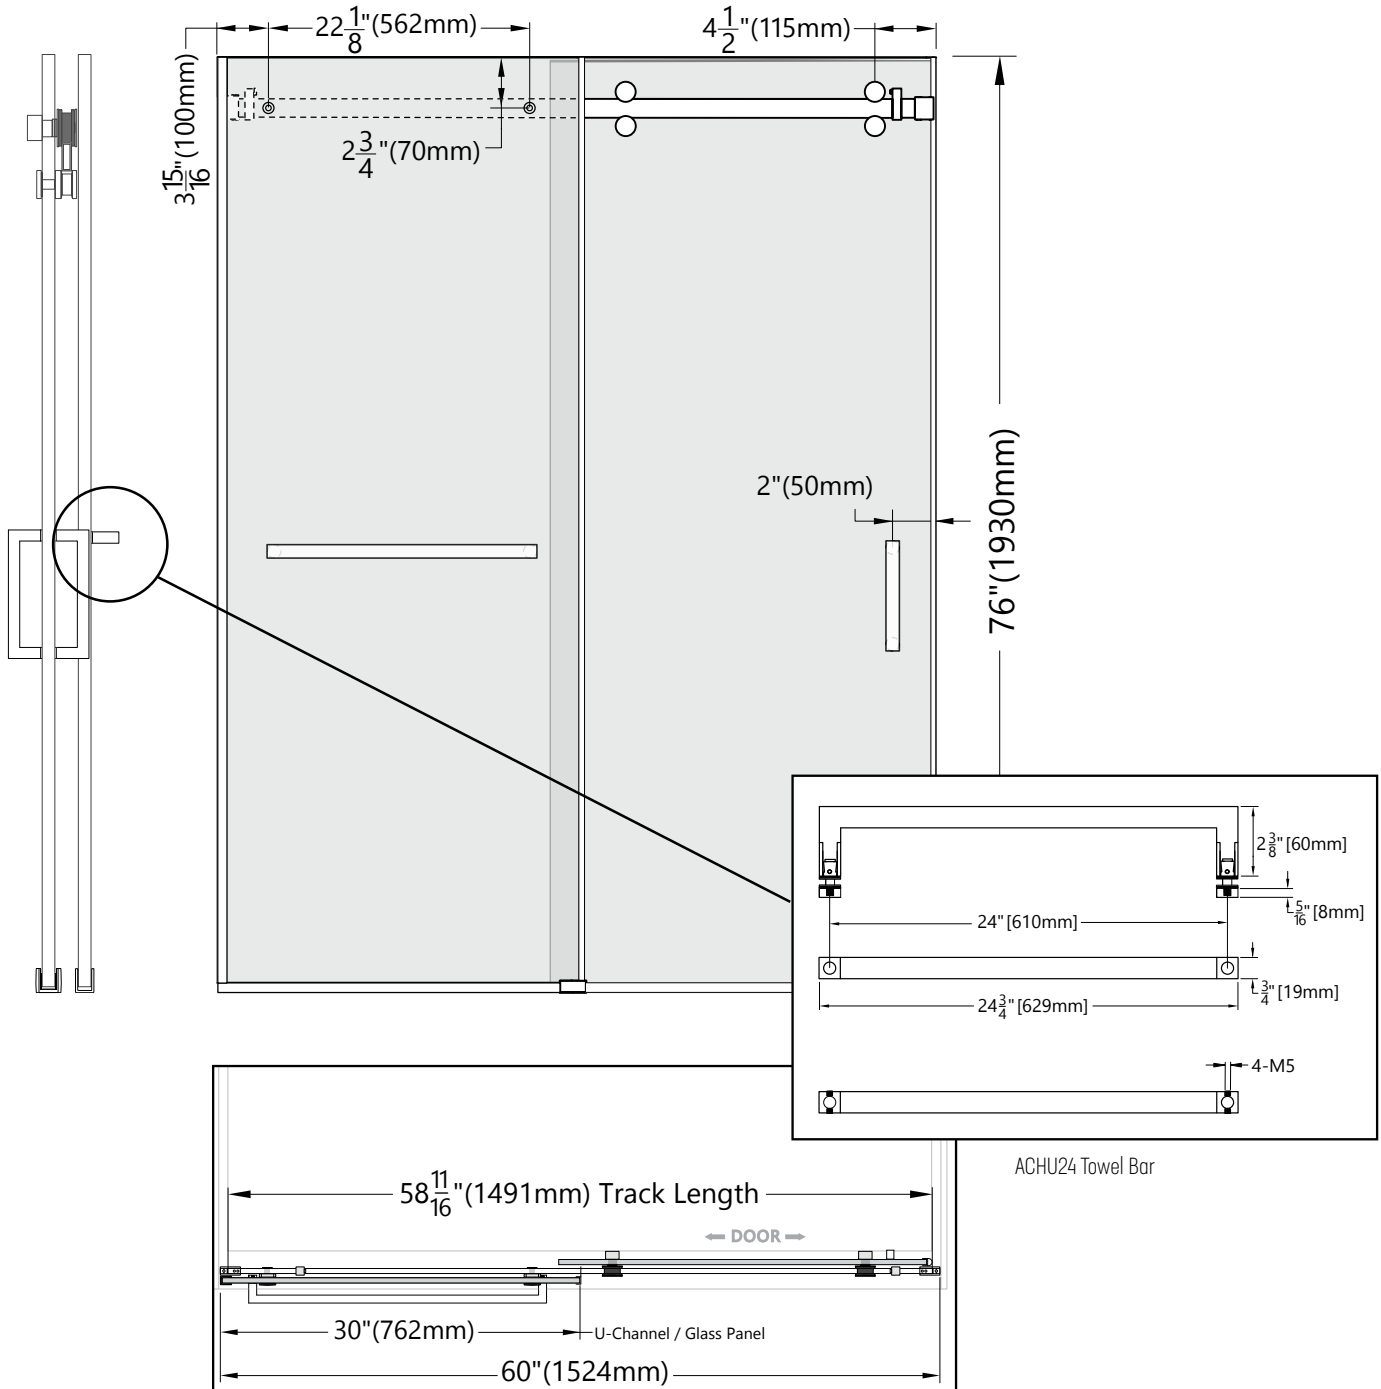

MONTEREY

GLASS SHOWER ENCLOSURE BARN DOOR

ELEVATION

HARDWARE

INCLUDED INSTALLATION HARDWARE

Available Finishes: Matte Black ● Polished ● Brushed ●

MPL Company

O (800)466-7465

203 N. Edgerton Street
Fairland, IN 46126

MPLCompany.net

MONTEREY TOWEL BAR ALT

GLASS SHOWER ENCLOSURE BARN DOOR

ALTERNATE GLASS OPTION WITH 24" TOWEL BAR ON FIXED PANEL - ADD \$29 EACH

MONTEREY

GLASS SHOWER ENCLOSURE BARN DOOR

SIDE ELEVATION

DIMENSIONS