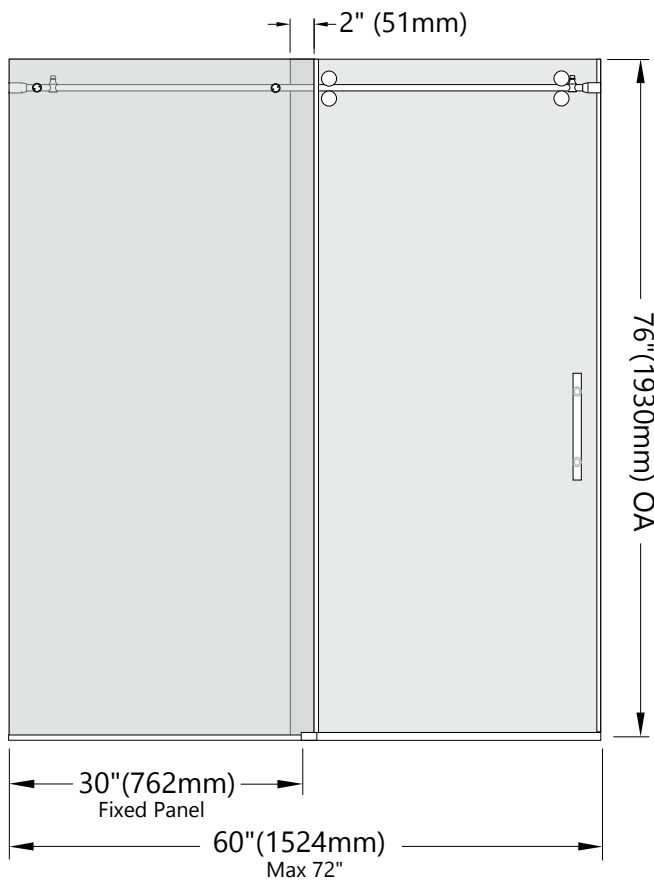

NEWPORT

GLASS SHOWER ENCLOSURE BARN DOOR

ELEVATION

Available Finishes:

Matte Black ● Polished ● Brushed ●

MPL Company

0 (800)466-7465

203 N. Edgerton Street
Fairland, IN 46126

MPLCompany.net

HARDWARE

INCLUDED INSTALLATION HARDWARE

NEWPORT

GLASS SHOWER ENCLOSURE BARN DOOR

SIDE ELEVATION

DIMENSIONS

ACHU6308 PULL