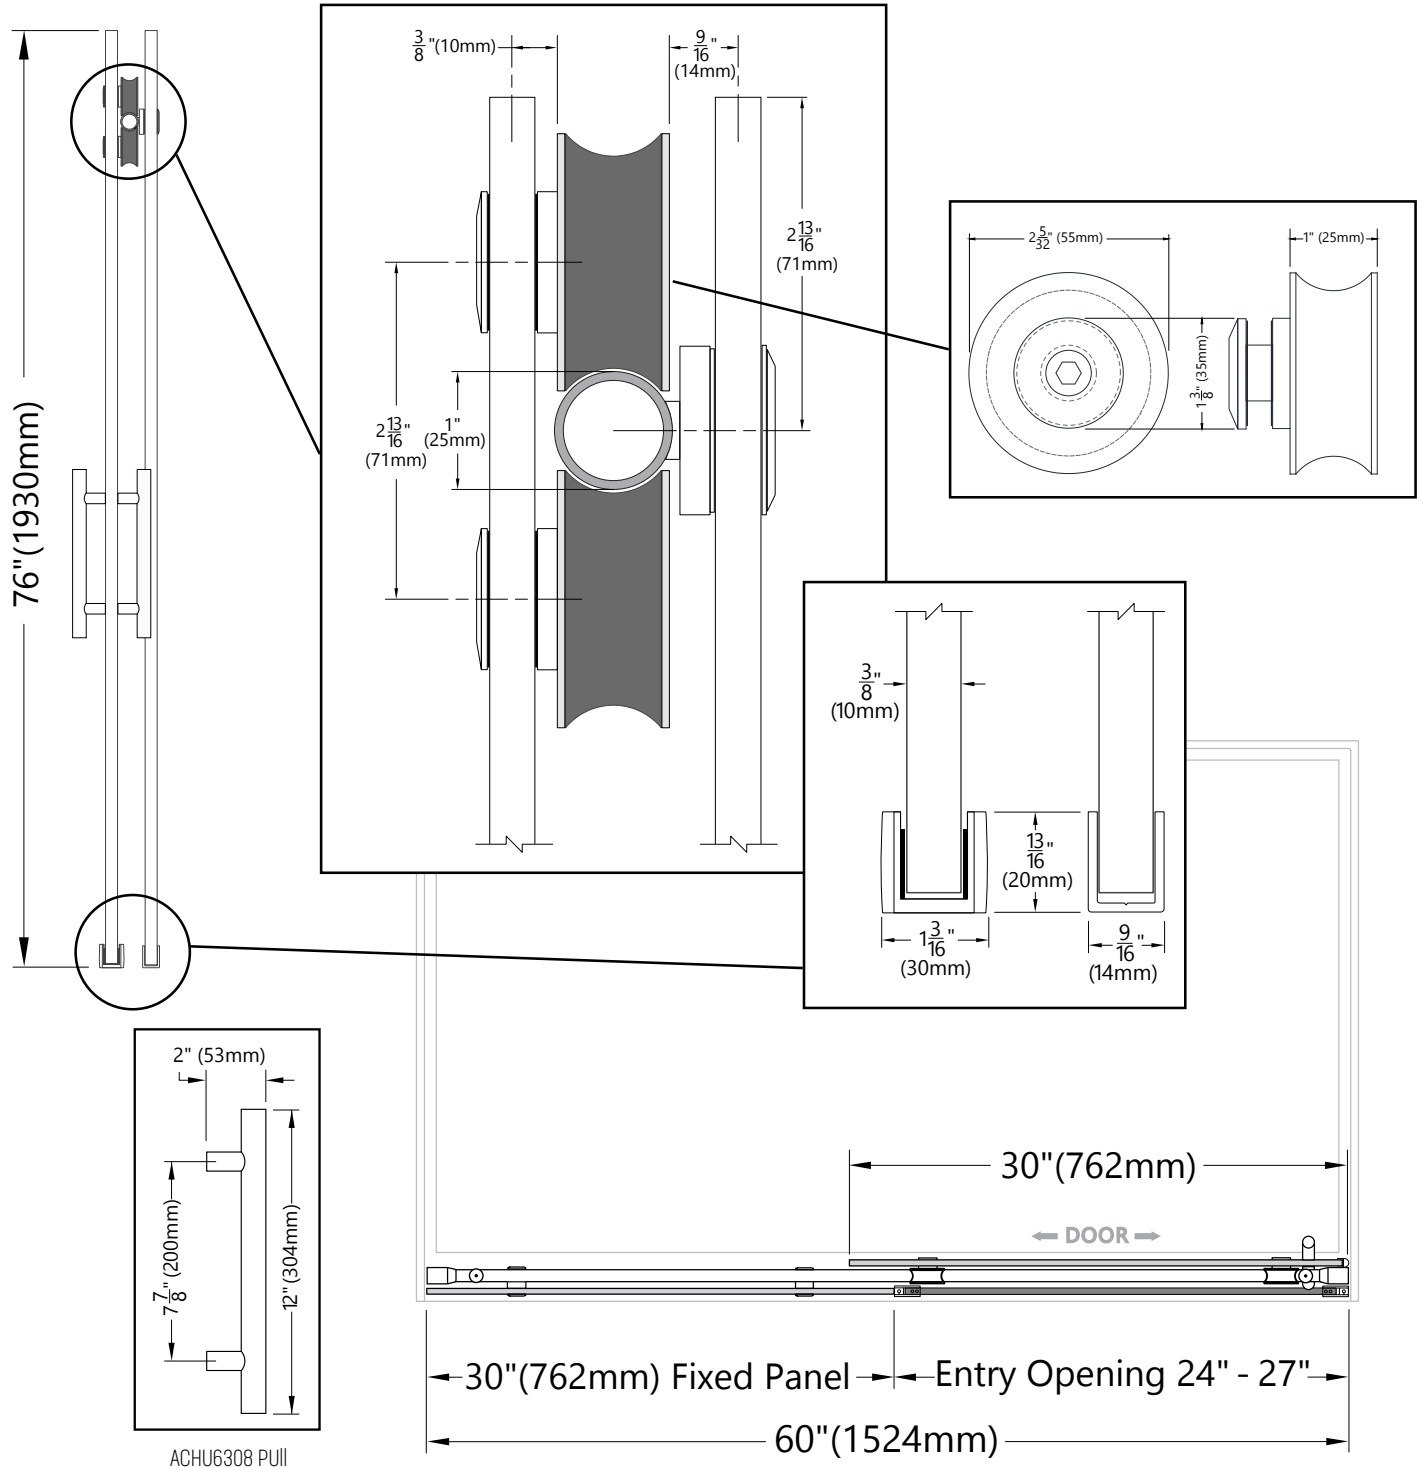

NEWPORT

GLASS SHOWER ENCLOSURE BARN DOOR

ELEVATION

Available Finishes:

Matte Black ● Polished ● Brushed ●

MPL Company

0 (800)466-7465

203 N. Edgerton Street
Fairland, IN 46126

MPLCompany.net

HARDWARE

INCLUDED INSTALLATION HARDWARE

NEWPORT

GLASS SHOWER ENCLOSURE BARN DOOR

SIDE ELEVATION

DIMENSIONS

ACHU6308 PULL

NEWPORT TOWEL BAR ALT

GLASS SHOWER ENCLOSURE BARN DOOR

ALTERNATE GLASS OPTION WITH 24" TOWEL BAR ON FIXED PANEL - ADD \$22 EACH