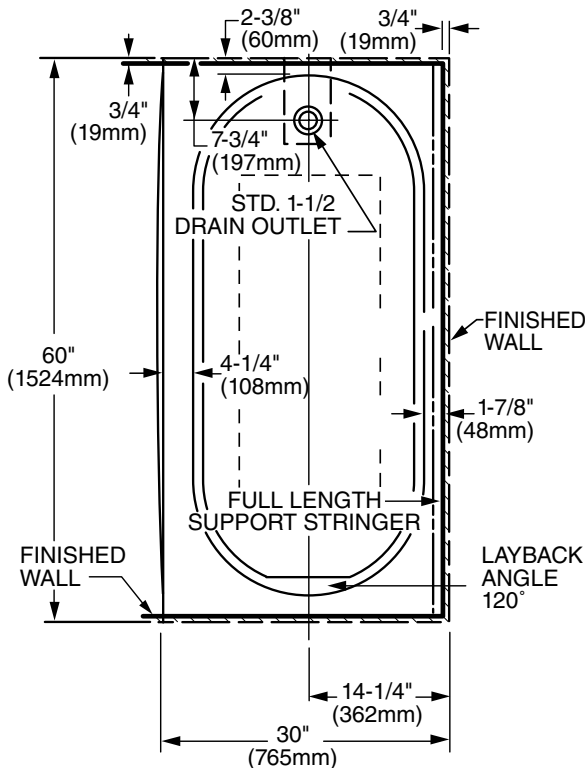

Preston 60" x 30" x 14" Recess Bath

Americast
by MPL

Specifications

- **Model:** RS-BZ-MPL-2390-00A (Left) & RS-BZ-MPL-2391-00A (Right)
- **Drain Location:** Left / Right
- **Finish:** Americast® Engineered Steel with Glossy Porcelain Finish
- **Available Color:** White
- **Design Features:** Full Slip-Resistant Coverage; Integral Lumbar Support; Beveled Backrest
- **Flange & Apron:** Recess Bath With Integral Apron and Tiling Flange; Integral Base; End Drain Outlet

Standard Features

- **Construction:** Acid Resistant Finish
- **Product Compliance:** ASTM F-462 for Slip-Resistant Bathing Facilities; CSA B45.5/ IAPMO Z124 Ignition Test, Section 5.13

All dimensions are approximate. Structure measurements must be verified against the unit to ensure proper fit. Please see the detailed technical drawing for additional measurements.