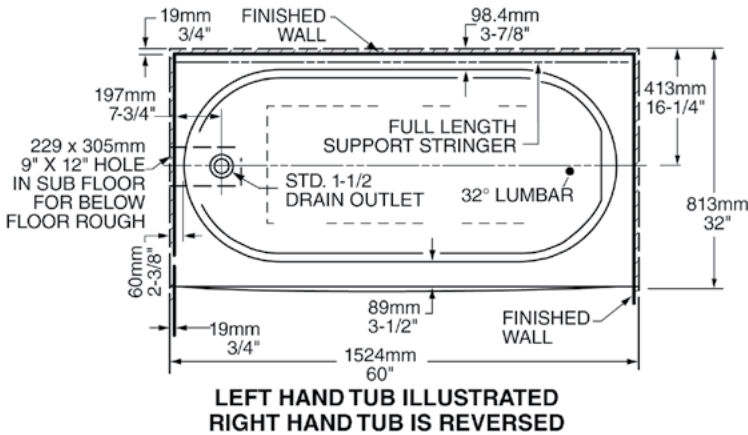

Preston 60" x 32" x 14" Integral Apron Bathtub With Outlet

Americast
by MPL

Specifications

- **Model:** RS-BZ-MPL-2398-00A (Left) & RS-BZ-MPL-2399-00A (Right)
- **Outlet Location:** Left / Right
- **Finish:** Americast® Engineered Steel with Glossy Porcelain Finish
- **Available Color:** White
- **Weight:** 107 lbs
- **Floor Surface:** Full Stansure Slip-Resistant
- **Recessed Bath:** With Integral Apron
- **Flange:** Integral 3-Sided Tile/Water Retention Flange
- **Design Features:** Integral Lumbar Support With Beveled Headrest
- **Options:** Use Deep Soak Drain 1640305 for Additional 2" of Soaking Depth

Standard Features

- **Pre-Leveled Tub Bottom:** for Easier Installation
- **Warranty:** 10-Year

Weight w/ Water	456 lb
Tub Water Capacity	42 gal (US)
Bathing Well Sump Length	42 in
Bathing Well Sump Width	19 in
Soaking Depth	9-1/2 in

All dimensions are approximate. Structure measurements must be verified against the unit to ensure proper fit. Please see the detailed technical drawing for additional measurements.