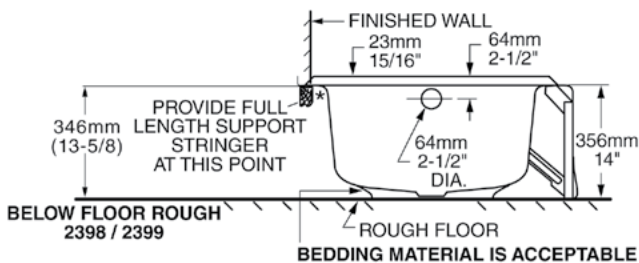

Preston 60" x 32" x 14" Integral Apron Bathtub With Outlet

Americast
by MPL

Specifications

- **Model:** RS-BZ-MPL-2398-00A (Left) & RS-BZ-MPL-2399-00A (Right)
- **Outlet Location:** Left / Right
- **Finish:** Americast® Engineered Steel with Glossy Porcelain Finish
- **Available Color:** White
- **Weight:** 107 lbs
- **Floor Surface:** Full Stansure Slip-Resistant
- **Recessed Bath:** With Integral Apron
- **Flange:** Integral 3-Sided Tile/Water Retention Flange
- **Design Features:** Integral Lumbar Support With Beveled Headrest
- **Options:** Use Deep Soak Drain 1640305 for Additional 2" of Soaking Depth

Standard Features

- **Pre-Leveled Tub Bottom:** for Easier Installation
- **Warranty:** 10-Year

Weight w/ Water	456 lb
Tub Water Capacity	42 gal (US)
Bathing Well Sump Length	42 in
Bathing Well Sump Width	19 in
Soaking Depth	9-1/2 in

All dimensions are approximate. Structure measurements must be verified against the unit to ensure proper fit. Please see the detailed technical drawing for additional measurements.