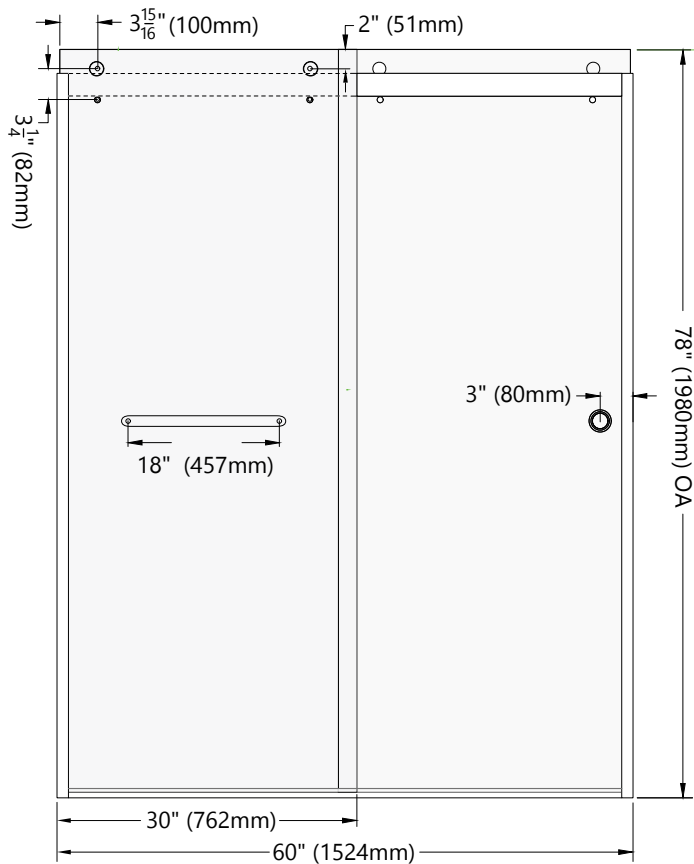

SANTA CRUZ

GLASS SHOWER ENCLOSURE BY-PASS DOOR

ELEVATION

HARDWARE

Available Finishes: Matte Black  Polished  Brushed 

INCLUDED INSTALLATION HARDWARE

MPL Company

0 (800) 466-7465

203 N. Edgerton Street
Fairland, IN 46126

MPLCompany.net

SANTA CRUZ

GLASS SHOWER ENCLOSURE BY-PASS DOOR

SIDE ELEVATION

DIMENSIONS