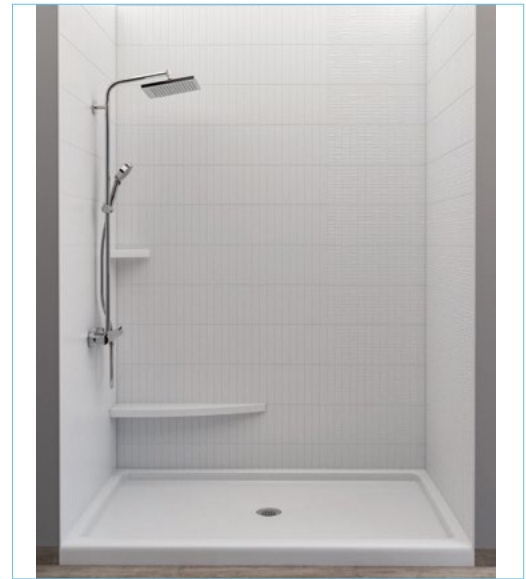

Serenity Stacked Tile Surround for Cast Marble Showers

Specifications

- **Model:** WS-CS-ST Serenity
- **Pattern:** Vertical
- **Finish:** Matte and Textured Finish
- **Standard Color:** White
- **Panel Maximum Height:** Up to 96"
- **Panel Width:** Side Panels - Up to 38" Max Width; Back Panel - Up to 62" Max Width
- **Thickness:** 5/16" nominal, with +/- 1/16" Variance
- **Material:** Cast Marble
- **Ratings:** Typical CSI Code 06 61 12 (Div 6), MAS Certified Green Compliant With ANSI/BIFMA X7.1 Standard, Class A Fire Rated Per ASTM e84
- Solid 1 Piece Panels

Additional Options Available

See Accessory Page ▶

- **Trim Strips Available:**
Up to 96" x 2" x 3/4"
- **Optional Colors:** Cream, Ivory, Warm White
- Soap Dishes
- Shampoo Shelves
- Footrest
- Available in MasterCast (Standard), ProCast (Class A Fire Rated)