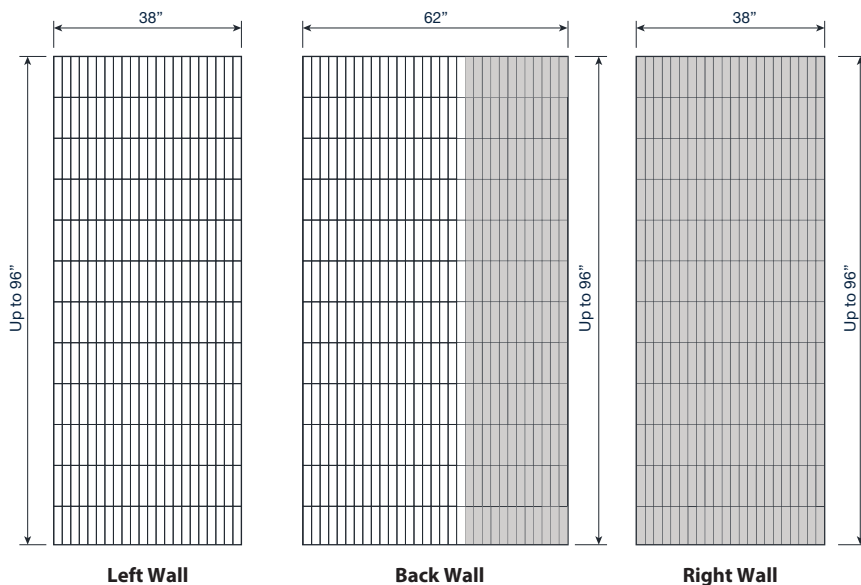

Serenity Stacked Tile Surround for Cast Marble Showers

Specifications

- **Model:** WS-CS-ST Serenity
- **Pattern:** Vertical
- **Finish:** Matte and Textured Finish
- **Standard Color:** White
- **Panel Maximum Height:** Up to 96"
- **Panel Width:** Side Panels - Up to 38" Max Width; Back Panel - Up to 62" Max Width
- **Thickness:** 5/16" nominal, with +/- 1/16" Variance
- **Material:** Cast Marble
- **Ratings:** Typical CSI Code 06 61 12 (Div 6), MAS Certified Green Compliant With ANSI/BIFMA X7.1 Standard, Class A Fire Rated Per ASTM e84
- Solid 1 Piece Panels

Additional Options Available

See Accessory Page ▶

- **Trim Strips Available:**
Up to 96" x 2" x 3/4"
- **Optional Colors:** Cream, Ivory, Warm White
- Soap Dishes
- Shampoo Shelves
- Footrest
- Available in MasterCast (Standard), ProCast (Class A Fire Rated)