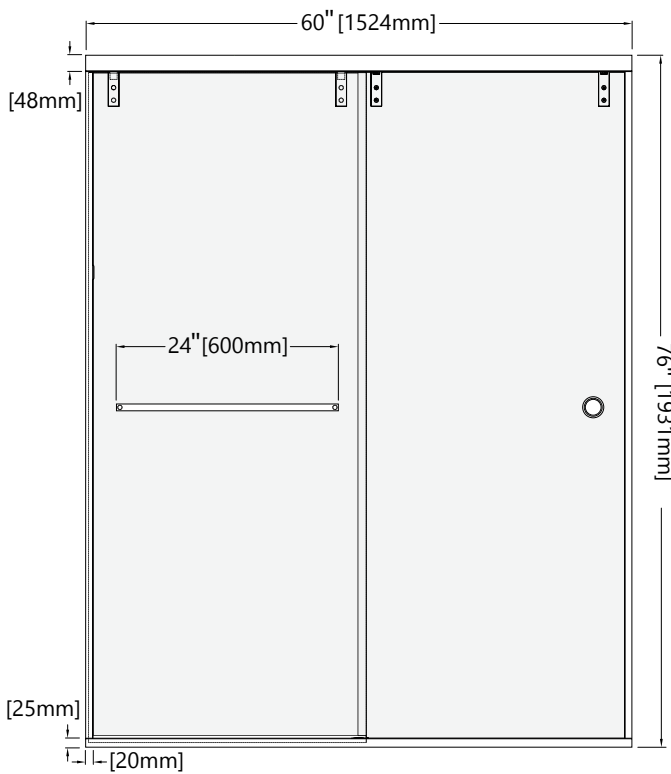

# SONOMA

1/4" [6mm] BY-PASS GLASS SHOWER ENCLOSURE

## ELEVATION

FITS 54" - 60" OPENING

Stocked Finishes: Matte Black ● Polished ● Brushed ●

Available Finishes: Satin Brass ●

# SONOMA

1/4" (6mm) BY-PASS GLASS SHOWER ENCLOSURE

## DIMENSIONS