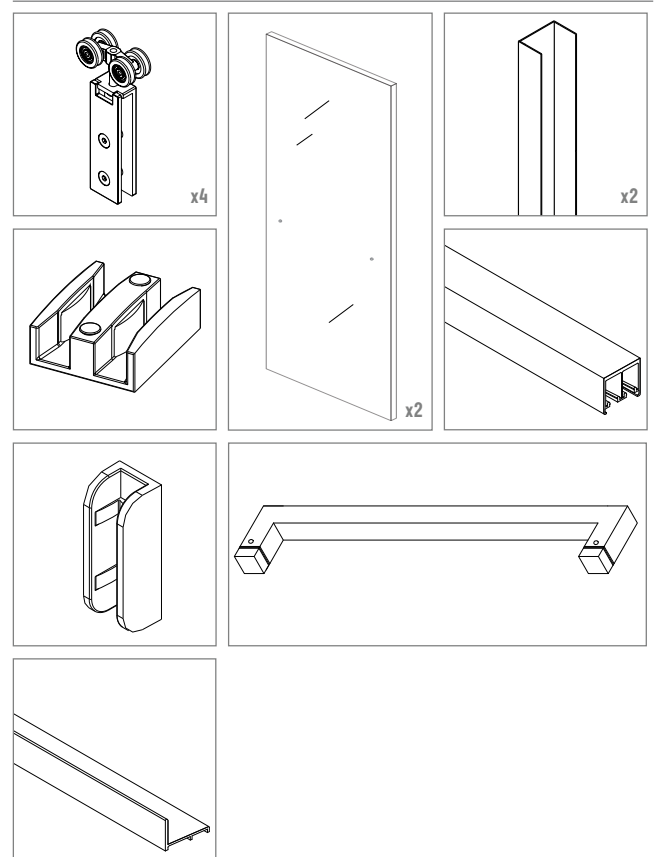

HARDWARE

INCLUDED INSTALLATION HARDWARE

MPL Company

0 (800) 466-7465

203 N. Edgerton Street
Fairland, IN 46126

MPLCompany.net