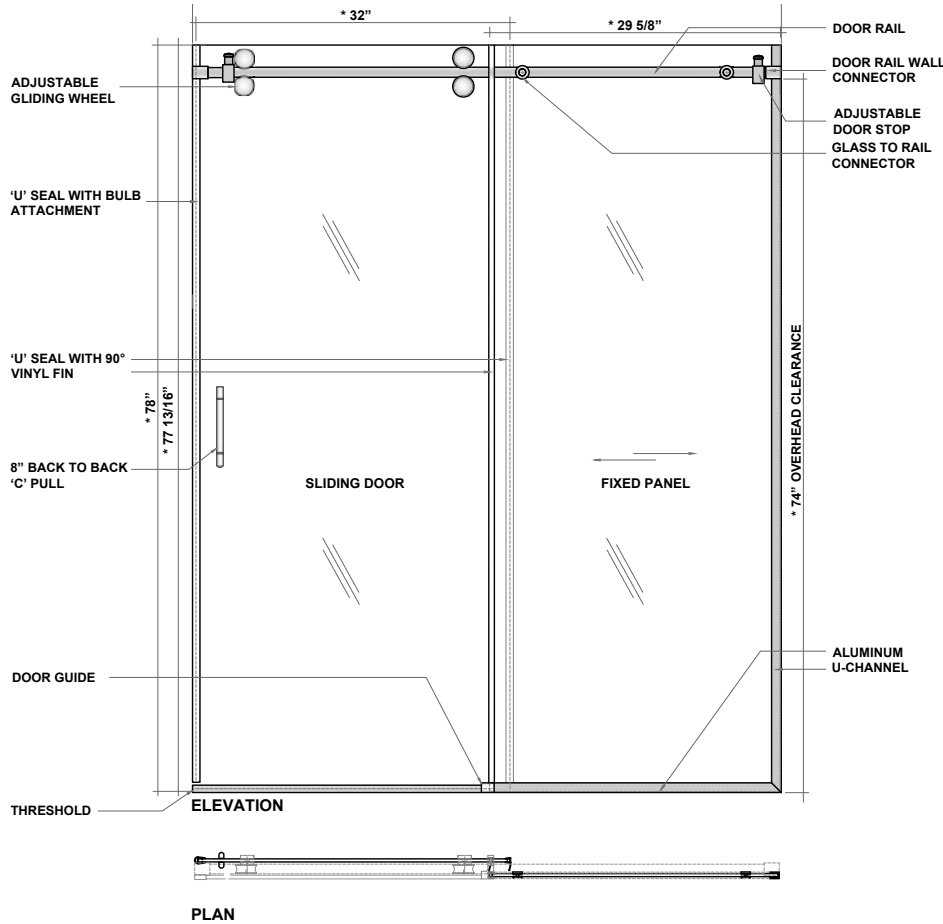

Strata Shower Door

Specifications

- **Model:** See Next Page For Model Numbers
- **Size:** Maximum 60" W × 78", Clearance height 75"
- **Door Opening Width:** 60", 54", 48"
- **Finish:** Chrome, Brushed Silver, Oil Rubbed Bronze, Black
- **Glass:** Fully Frameless Glass Design, Clear or Frosted, 3/8" (10mm) Thickness, Other Thicknesses Available, ANSI Certified Tempered Glass
- **Sliding Door:** Double Bypass Sliding Door
- **Wheels:** Barn Style, Adjustable Gliding Wheels, Stainless Steel,

Construction Features:

- **CSI Number:** 10-28-19
- **Profiles:** Aluminum Threshold, Wall Profiles for Out-of-Plumb Adjustment
- **Towel Bars:** 2 Style Handles
- **Anti-Collision:** Blocks in Wall Profile to Soften Force on Impact and Keep Doors Locked in Position

***NOTE:** Nominal Sizes. These measurements are based on a standard 60"x78" enclosure. Heights and Widths are variable and can be ordered to fit specific project requirements.

48X78 - 8mm Clear Glass

- RS-STRATA-08SDSB4878-CLBN Brushed Silver
- RS-STRATA-08SDSB4878-CLCH Chrome Polished
- RS-STRATA-08SDSB4878-CLMB Matte Black
- RS-STRATA-08SDSB4878-CLOBR Oil Rubbed Bronze