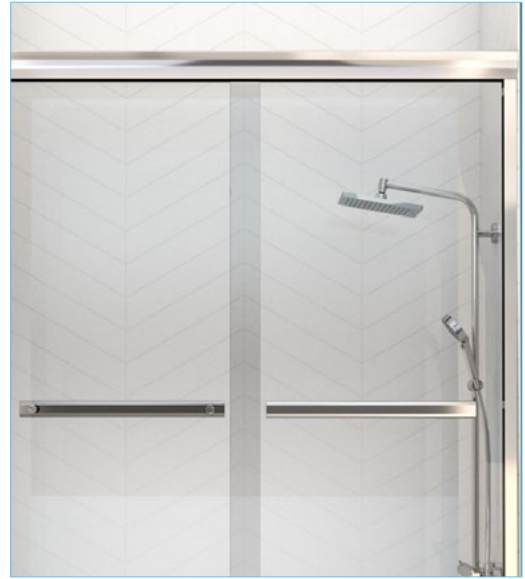

Strata Shower Door

Specifications

- **Model:** See Next Page For Model Numbers
- **Size:** Maximum 60" W × 78", Clearance height 75"
- **Door Opening Width:** 60", 54", 48"
- **Finish:** Chrome, Brushed Silver, Oil Rubbed Bronze, Black
- **Glass:** Fully Frameless Glass Design, Clear or Frosted, 3/8" (10mm) Thickness, Other Thicknesses Available, ANSI Certified Tempered Glass
- **Sliding Door:** Double Bypass Sliding Door
- **Wheels:** Barn Style, Adjustable Gliding Wheels, Stainless Steel,

Construction Features:

- **CSI Number:** 10-28-19
- **Profiles:** Aluminum Threshold, Wall Profiles for Out-of-Plumb Adjustment
- **Towel Bars:** 2 Style Handles
- **Anti-Collision:** Blocks in Wall Profile to Soften Force on Impact and Keep Doors Locked in Position