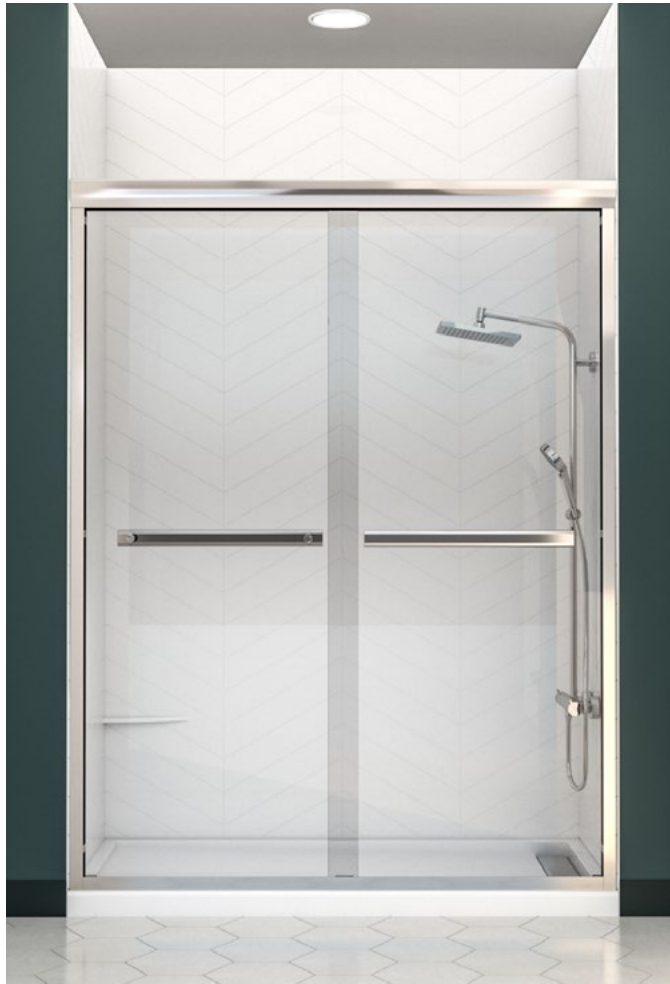

Strata Shower Door

Specifications

- **Model:** See Next Page For Model Numbers
- **Size:** Maximum 60" W × 78", Clearance height 75"
- **Door Opening Width:** 60", 54", 48"
- **Finish:** Chrome, Brushed Silver, Oil Rubbed Bronze, Black
- **Glass:** Fully Frameless Glass Design, Clear or Frosted, 3/8" (10mm) Thickness, Other Thicknesses Available, ANSI Certified Tempered Glass
- **Sliding Door:** Double Bypass Sliding Door
- **Wheels:** Barn Style, Adjustable Gliding Wheels, Stainless Steel,

Construction Features:

- **CSI Number:** 10-28-19
- **Profiles:** Aluminum Threshold, Wall Profiles for Out-of-Plumb Adjustment
- **Towel Bars:** 2 Style Handles
- **Anti-Collision:** Blocks in Wall Profile to Soften Force on Impact and Keep Doors Locked in Position